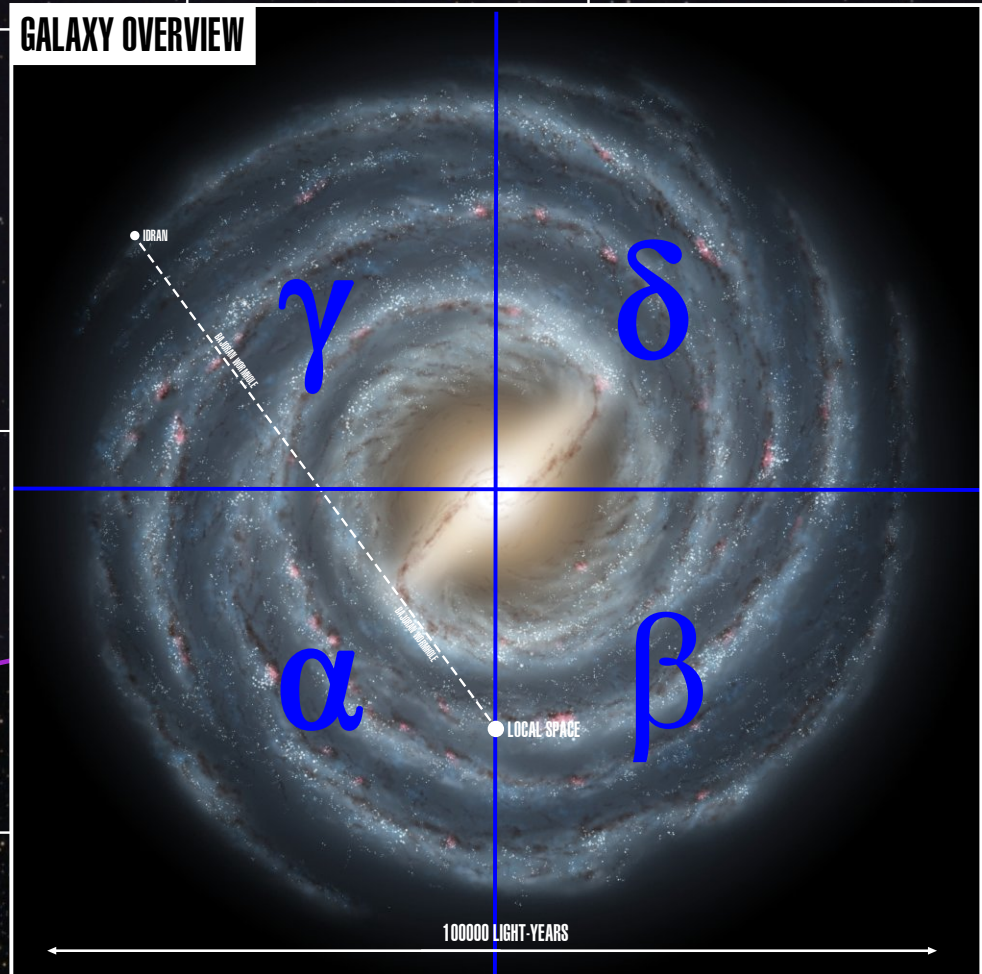

GALAXY OVERVIEW

THE DOMINION

MAP KEY

GALACTIC MERIDIAN	SECTOR GRID (20 LY)	UNHABITABLE SYSTEM	NEBULA
DOMINION FACILITY	NEUTRAL SYSTEM	UNCHARTED SYSTEM	STAR CLUSTER
DOMINION SYSTEM / COLONY	HABITABLE SYSTEM	NEUTRON STAR / PULSAR	QUANTUM SINGULARITY
DOMINION PROTECTORATE	QUARANTINED SYSTEM	0 5 10 LIGHT-YEARS	