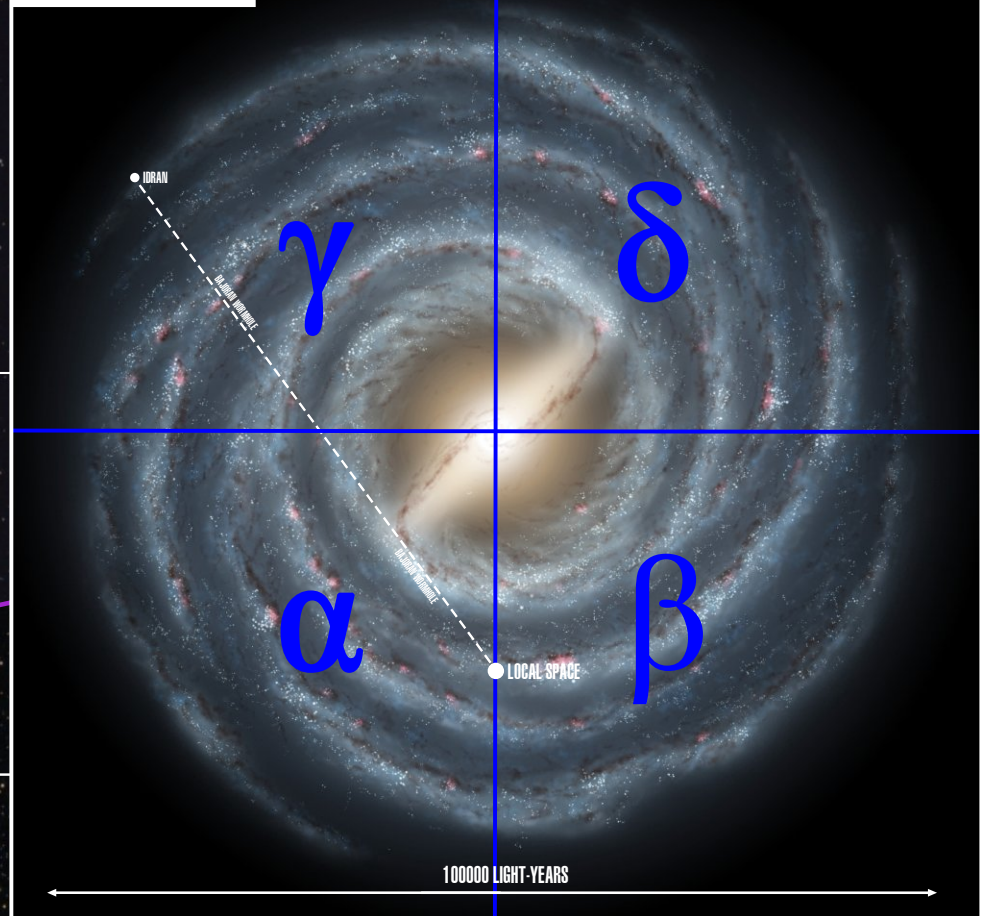

GALAXY OVERVIEW

THE DOMINION

MAP KEY

	GALACTIC MERIDIAN		SECTOR GRID (20 LY)
	DOMINION FACILITY		NEUTRAL SYSTEM
	DOMINION SYSTEM / COLONY		HABITABLE SYSTEM
	DOMINION PROTECTORATE		QUARANTINED SYSTEM
	UNHABITABLE SYSTEM		UNCHARTED SYSTEM
	NEUTRON STAR / PULSAR		QUANTUM SINGULARITY
	NEBULA		STAR CLUSTER