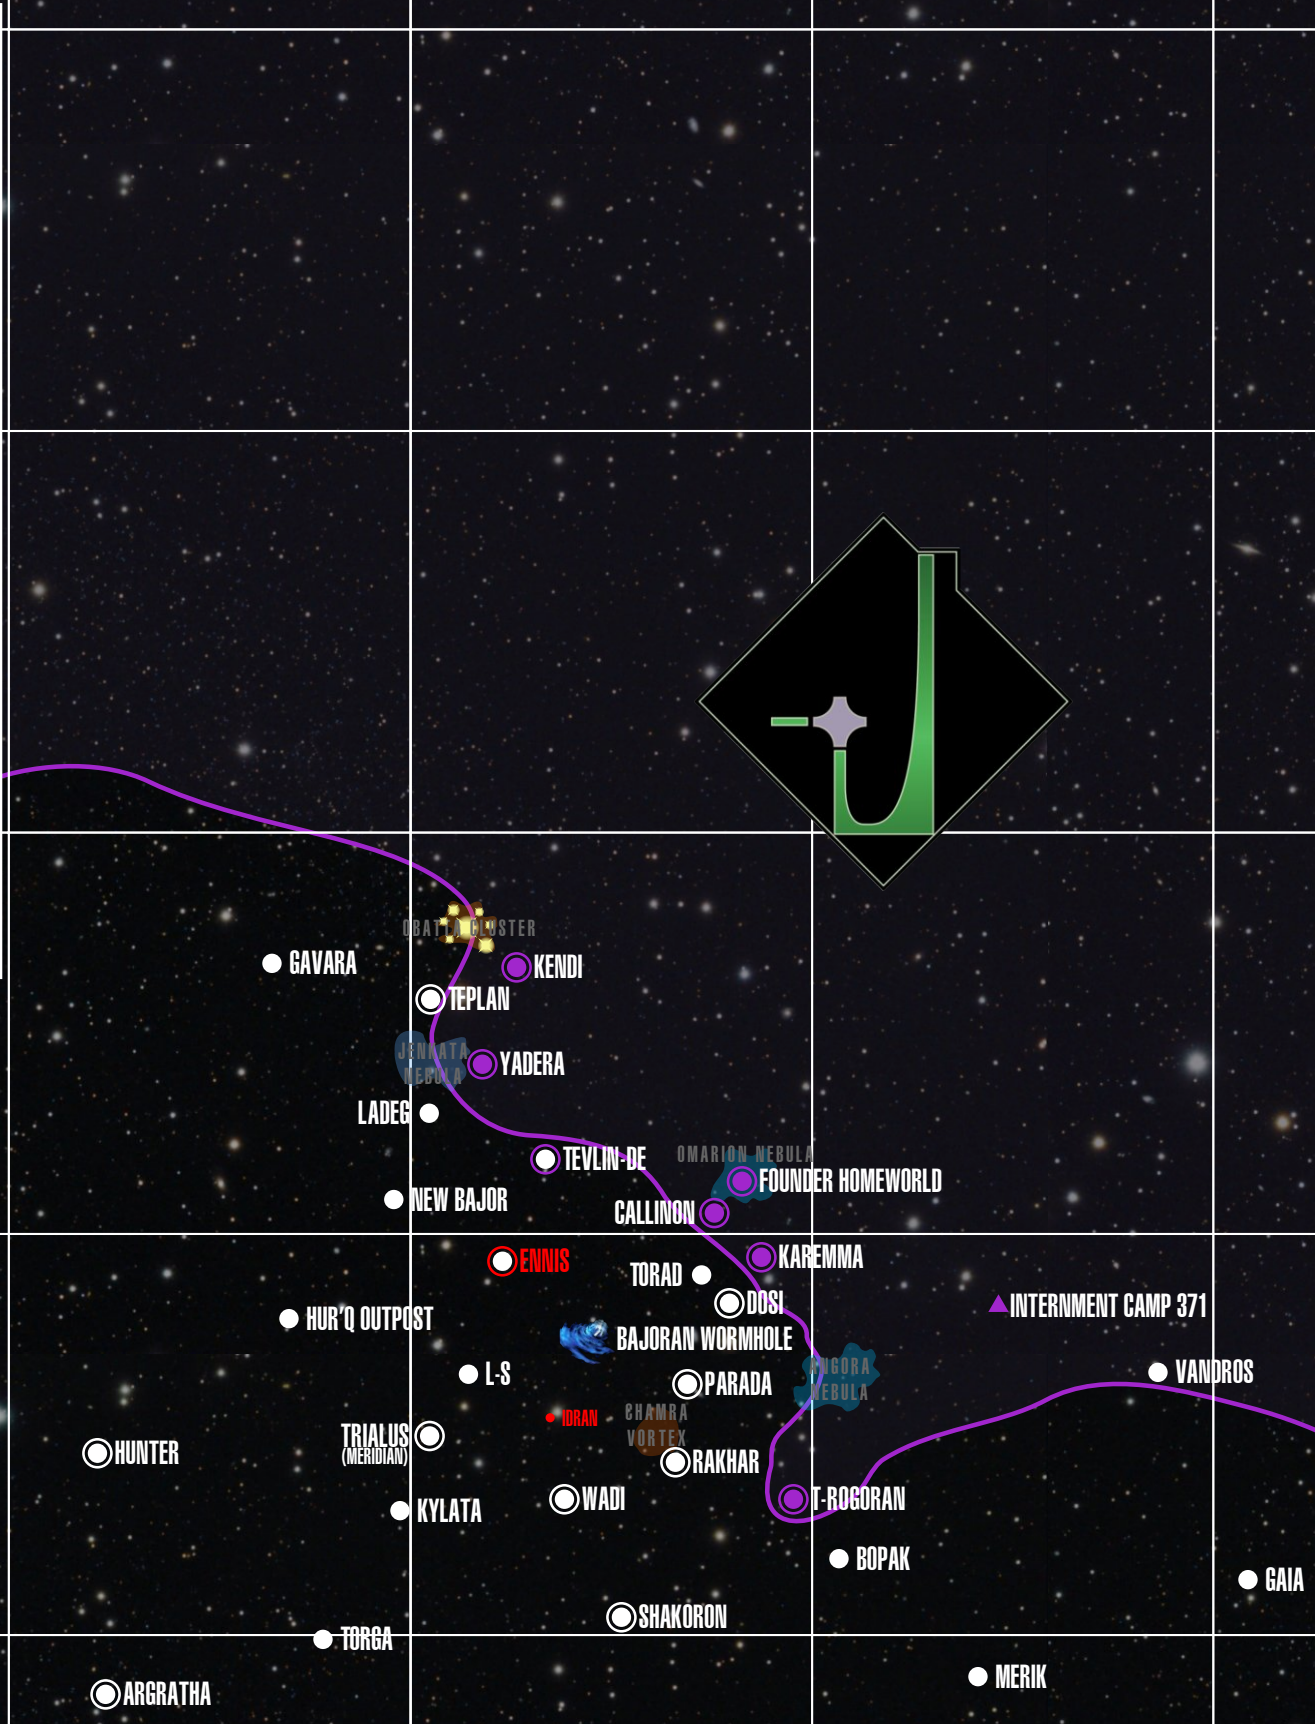

GALAXY OVERVIEW

THE DOMINION

MAP KEY

GALACTIC MERIDIAN	SECTOR GRID (20 LY)	UNHABITABLE SYSTEM	NEBULA
DOMINION FACILITY	NEUTRAL SYSTEM	UNCHARTED SYSTEM	STAR CLUSTER
DOMINION SYSTEM / COLONY	HABITABLE SYSTEM	NEUTRON STAR / PULSAR	QUANTUM SINGULARITY
DOMINION PROTECTORATE	QUARANTINED SYSTEM	0 5 10 LIGHT-YEARS	

TERRITORIES:

THE DOMINION	FOUNDERS
--------------	----------

STAR TREK MAP.COM
THE STELLAR CARTOGRAPHY
CC BY-NC-SA