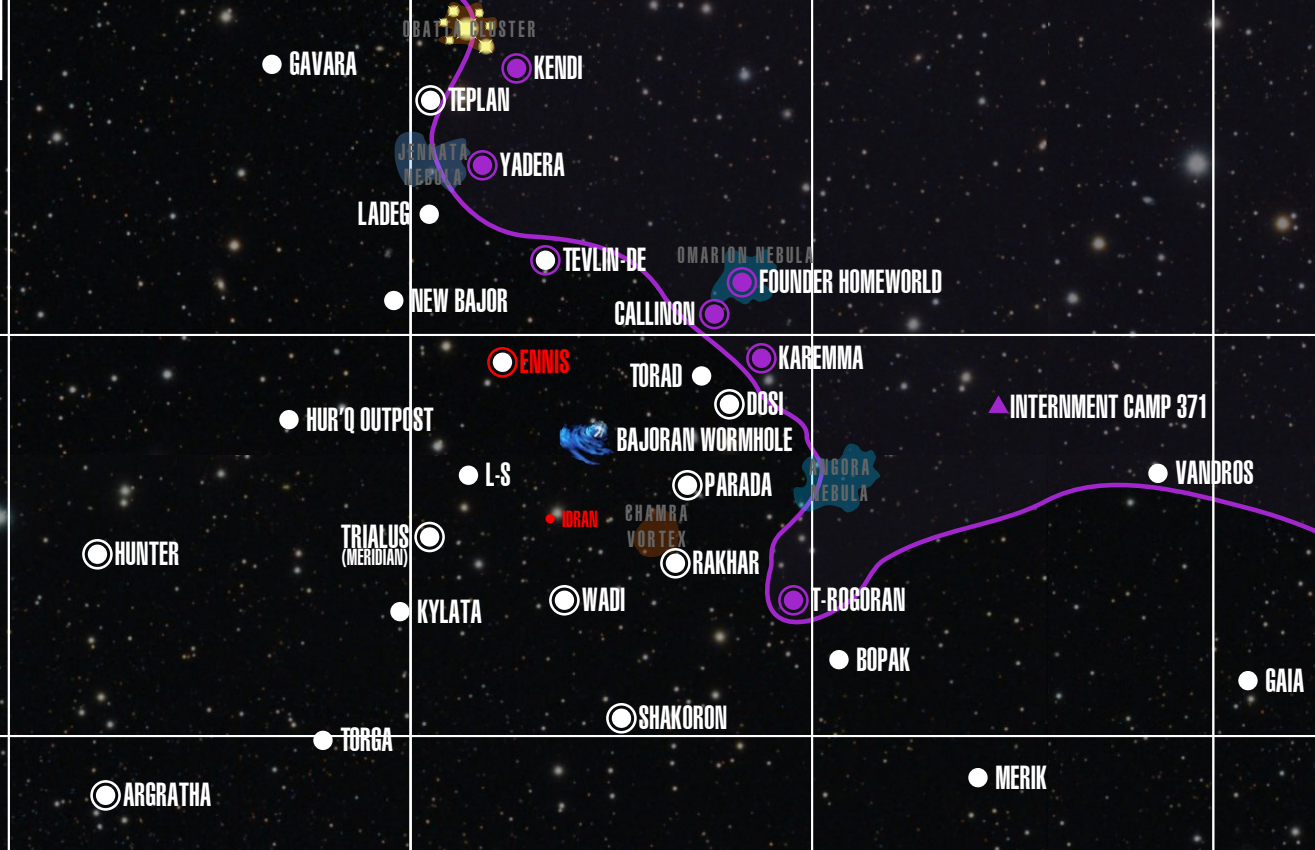

GALAXY OVERVIEW

THE DOMINION

MAP KEY

	GALACTIC MERIDIAN		SECTOR GRID (20 LY)
	DOMINION FACILITY		NEUTRAL SYSTEM
	DOMINION SYSTEM / COLONY		HABITABLE SYSTEM
	DOMINION PROTECTORATE		QUARANTINED SYSTEM
	UNHABITABLE SYSTEM		UNCHARTED SYSTEM
	NEUTRON STAR / PULSAR		QUANTUM SINGULARITY
	NEBULA		STAR CLUSTER

TERRITORIES:

	THE DOMINION		FOUNDERS
--	--------------	--	----------