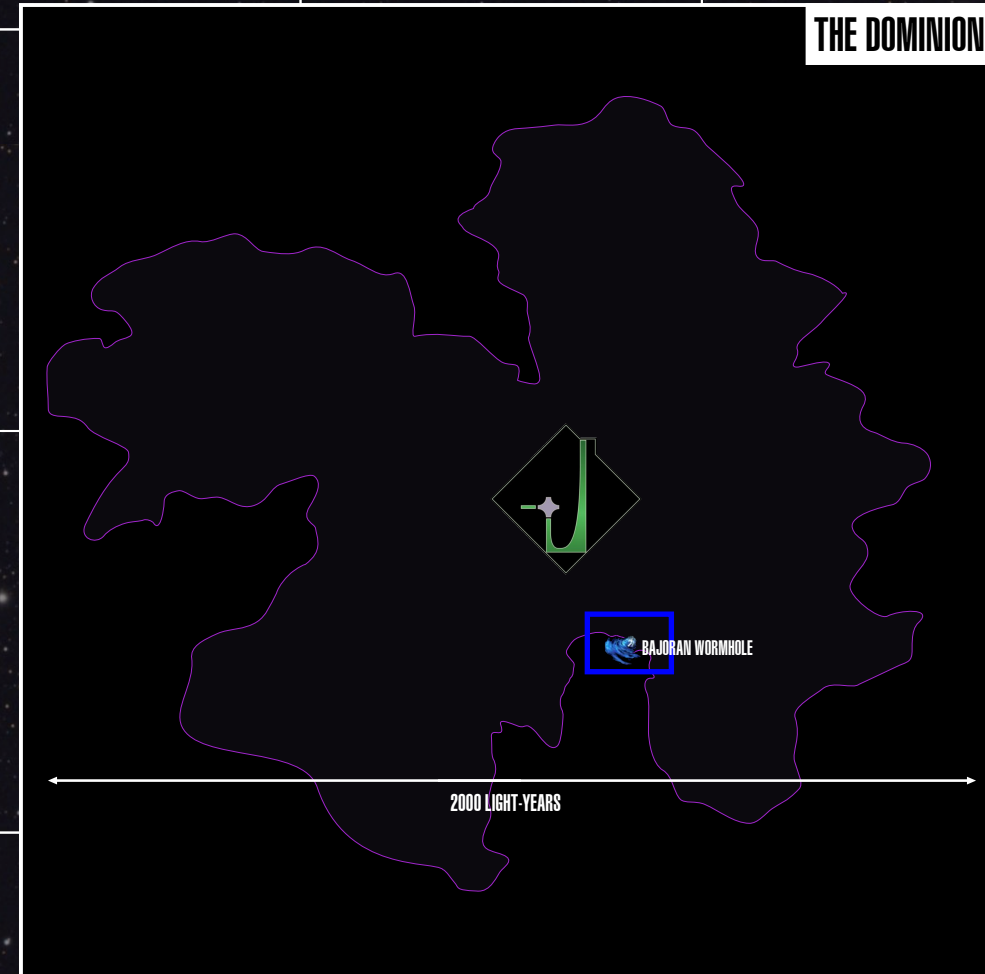

GALAXY OVERVIEW

THE DOMINION

MAP KEY

GALACTIC MERIDIAN	SECTOR GRID (20 LY)	UNHABITABLE SYSTEM	NEBULA
DOMINION FACILITY	NEUTRAL SYSTEM	UNCHARTED SYSTEM	STAR CLUSTER
DOMINION SYSTEM / COLONY	HABITABLE SYSTEM	NEUTRON STAR / PULSAR	QUANTUM SINGULARITY
DOMINION PROTECTORATE	QUARANTINED SYSTEM	0 5 10 LIGHT-YEARS	

TERRITORIES:

THE DOMINION	FOUNDERS
--------------	----------

STAR TREK MAP.COM
THE STELLAR CARTOGRAPHY
CC BY-NC-SA